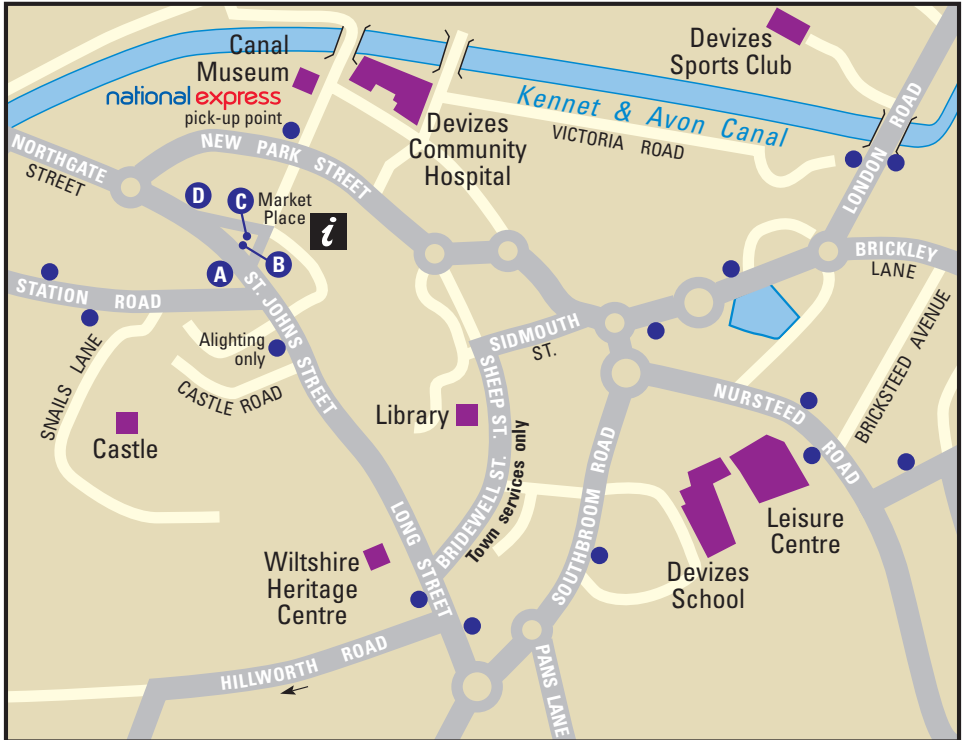

# Where to catch your bus in Devizes Town Centre

## Bus Stop A

Services:

2 to Mayenne Place	49.87A to Trowbridge
33.X33 to Chippenham	271.272.273.X72 to Melksham and Bath
39 to Bradford-on-Avon	85 to Worton
45 to Wootton Bassett	Seend Shuttle

## Bus Stop C

Services:

- Town Bus A to Brickley Lane
- Town Bus B to Downlands
- Town Bus D to Marina Meadows
- Town Bus H to Heritage Park and Marshall Road

## Bus Stop D

Services:

-  lines 1 and 10 to Chirton and Pewsey
- 55 to Warminster
- 249 to Chirton, Marlborough and Pewsey
- Urchfont Community Bus