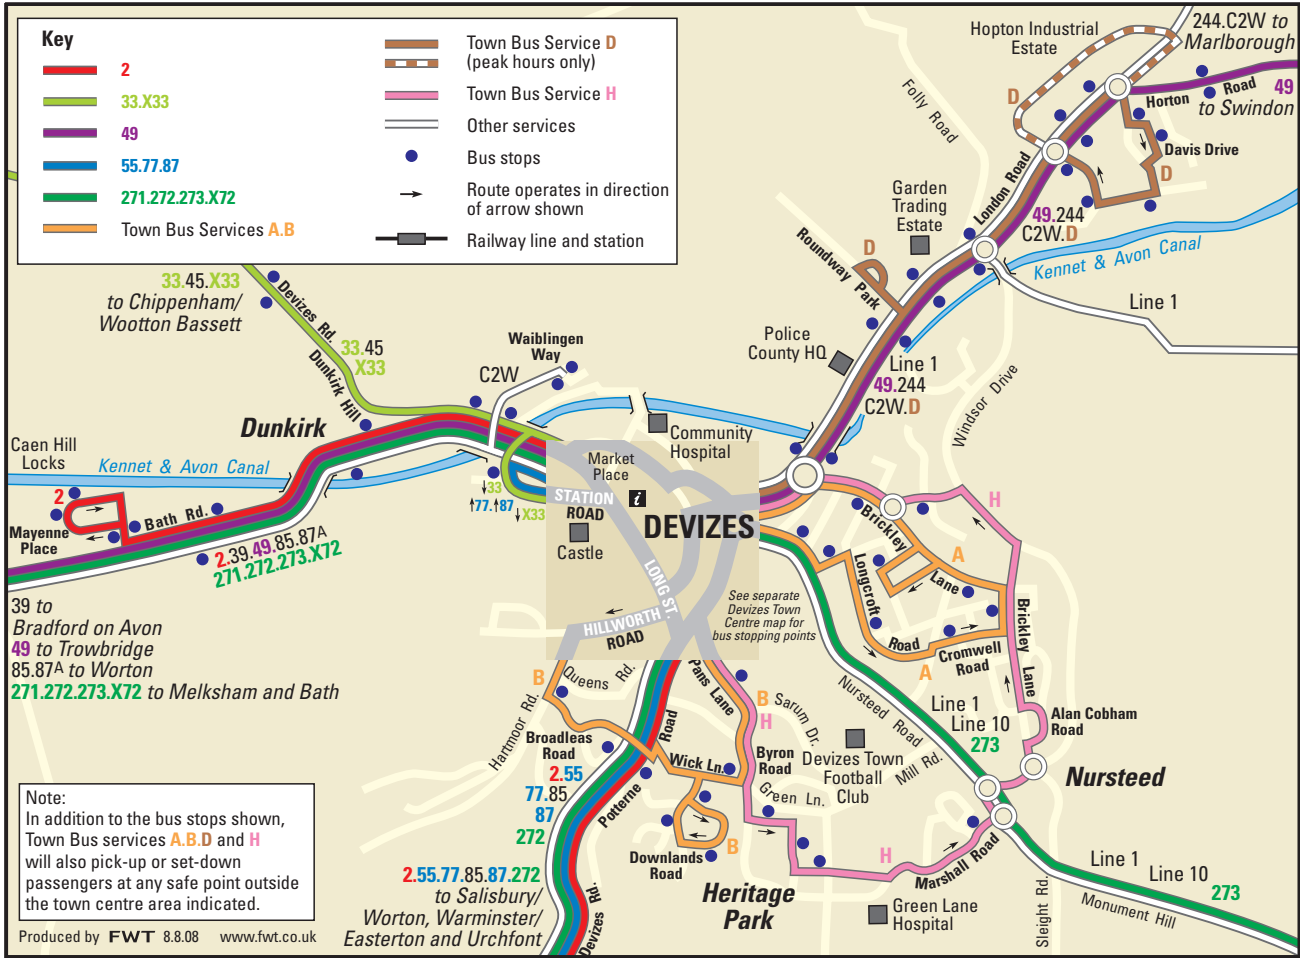

Key

- █ 2
- █ 33.X33
- █ 49
- █ 55.77.87
- █ 271.272.273.X72
- █ Town Bus Services A.B

- Town Bus Service D (peak hours only)
- Town Bus Service H
- Other services
- Bus stops
- Route operates in direction of arrow shown
- Railway line and station

Note:
 In addition to the bus stops shown, Town Bus services A.B.D and H will also pick-up or set-down passengers at any safe point outside the town centre area indicated.